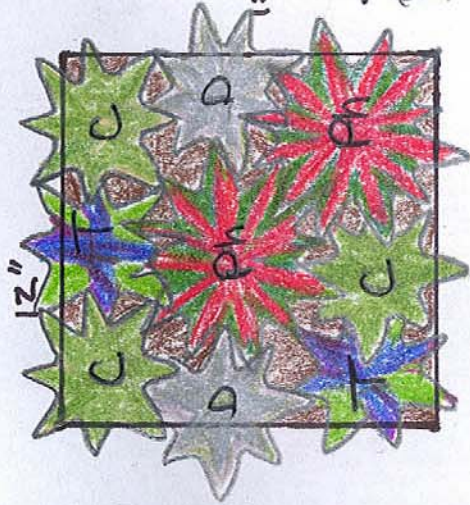

GRANITE Square Top

VASE SHAPE "TEXTURES and COLORS" 18"H x 12"W

SUN to PART SUN

R = Pot X" = size pot

P 4.5" Carex - Annual Light Green

12" P 4" TORENIA - BLUE

P 4" DICHONDRA SILVER FALLS

P 4.5" PHYGELIUS capensis OR ANGELONIA